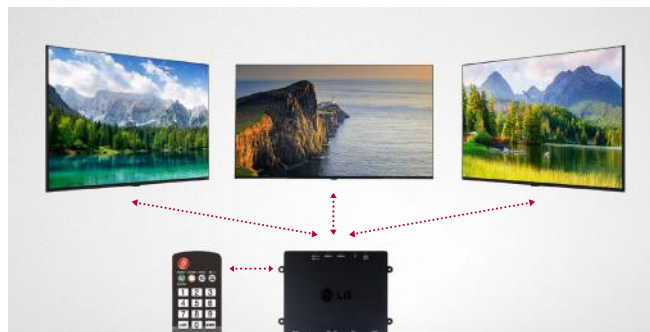

IR Out

Using the interactive set-top box, LG Commercial TVs can be controlled with a single remote control.

* This feature may have a restriction depending on the TV models.