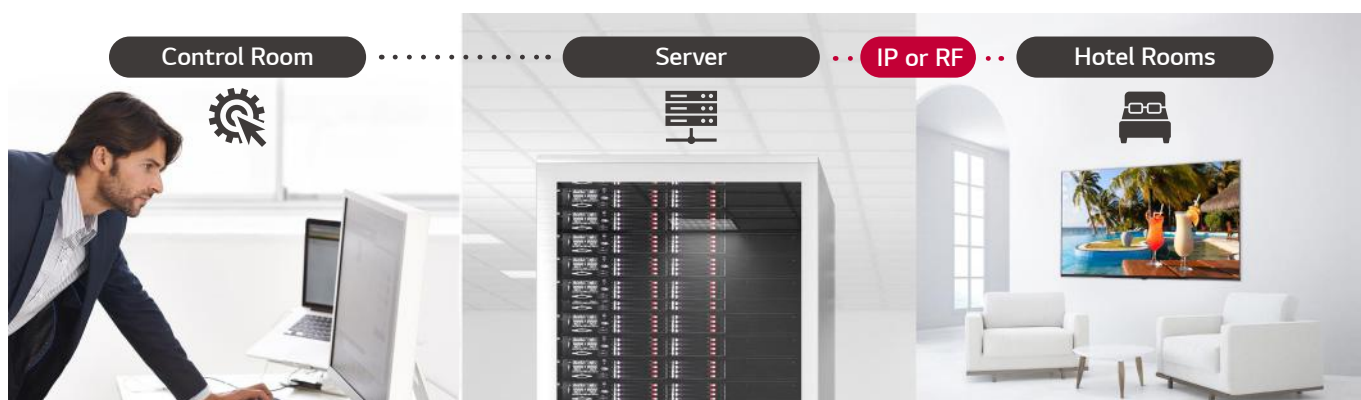

### UR767H (EU)

Design	Stand Type	No Stand For Accessory : 1 Pole (65" : Fixed, 55"/50" : Swivel), Floor Stand (65"/55")
Display	Inch	65" / 55" / 50"
	Resolution	3,840 × 2,160 (UHD)
Solution	Pro:Centric (Smart, Cloud, Direct, V, Server), Quick Menu	

## Pro:Centric Direct

The hotel content management solution Pro:Centric Direct offers easy and simple editing tools, making it easy to perform service and IP network-based remote management with a single click. The Pro:Centric Direct solution enables users to edit their interface easily by providing customized interface and efficiently manages all TVs in the room. The latest PCD version provides IoT-based in-room control. These IoT will be your starting point to prepare for the hotel rooms of next generation through artificial intelligence.