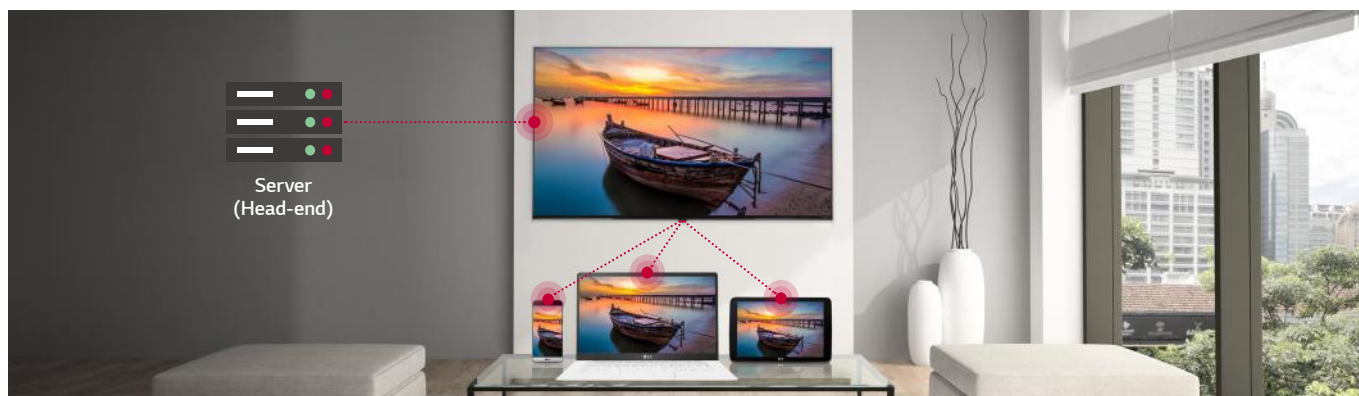

SoftAP

Software-enabled Access Point (SoftAP) is a "virtual" Wi-Fi feature that uses TV as a wireless hotspot, enabling guests to connect their own devices to the SoftAP. It supports Bridge Mode, allowing administrators to manage in-room SoftAP information such as signal level, SoftAP passwords, etc.

* SoftAP should be set in the installation menu after the TV is turned on.

* Screen Share may not be operated at the same time.