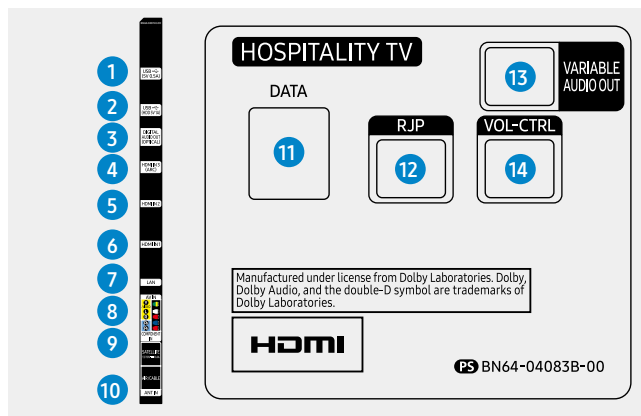

HG49EJ690UB

Connectors

1. USB(5V 0.5A)	12. RJP
2. USB (HDD 5V 1A)	13. VARIABLE AUDIO OUT
3. DIGITAL AUDIO OUT(OPTICAL)	14. VOL-CTRL
4. HDMI IN 3(ARC)	
5. HDMI IN 2	
6. HDMI IN 1	
7. LAN	
8. AV IN	
9. COMPONENT IN	
10. ANT IN	
11. DATA