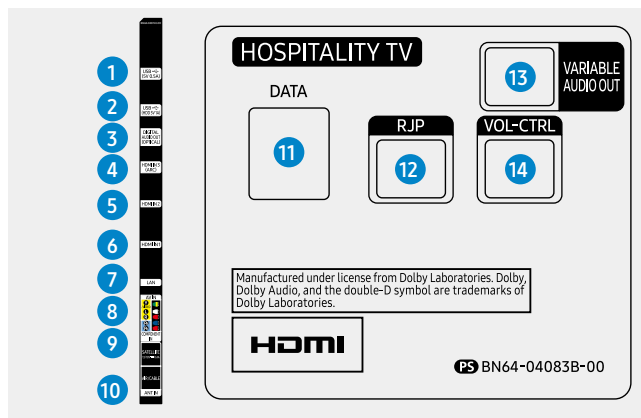

Specifications

HG43EJ690UB

Connectors

1. USB(5V 0.5A)	12. RJP
2. USB (HDD 5V 1A)	13. VARIABLE AUDIO OUT
3. DIGITAL AUDIO OUT(OPTICAL)	14. VOL-CTRL
4. HDMI IN 3(ARC)	
5. HDMI IN 2	
6. HDMI IN 1	
7. LAN	
8. AV IN	
9. COMPONENT IN	
10. ANT IN	
11. DATA