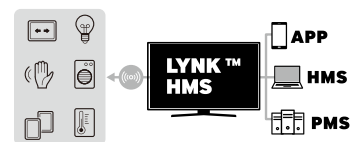

Convenient and Thorough Room Management

LYNK HMS delivers pleasant and memorable guest experience in a more cost-efficient manner. Hotel operators can streamline content delivery property-wide while also managing heat and air activity based on room occupancy.