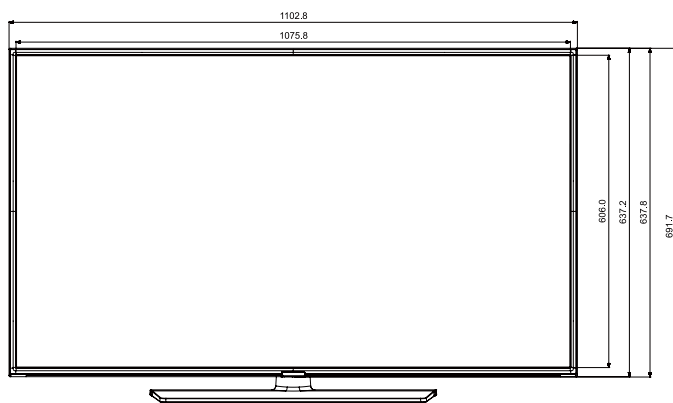

HG49EJ690UB

Connectors

1. USB(5V 0.5A)	12. RJP
2. USB (HDD 5V 1A)	13. VARIABLE AUDIO OUT
3. DIGITAL AUDIO OUT(OPTICAL)	14. VOL-CTRL
4. HDMI IN 3(ARC)	
5. HDMI IN 2	
6. HDMI IN 1	
7. LAN	
8. AV IN	
9. COMPONENT IN	
10. ANT IN	
11. DATA