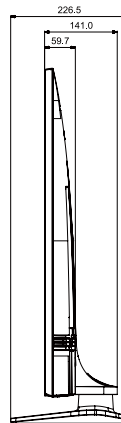

HG49EJ690UB

Connectors

1. USB(5V 0.5A)	12. RJP
2. USB (HDD 5V 1A)	13. VARIABLE AUDIO OUT
3. DIGITAL AUDIO OUT(OPTICAL)	14. VOL-CTRL
4. HDMI IN 3(ARC)	
5. HDMI IN 2	
6. HDMI IN 1	
7. LAN	
8. AV IN	
9. COMPONENT IN	
10. ANT IN	
11. DATA