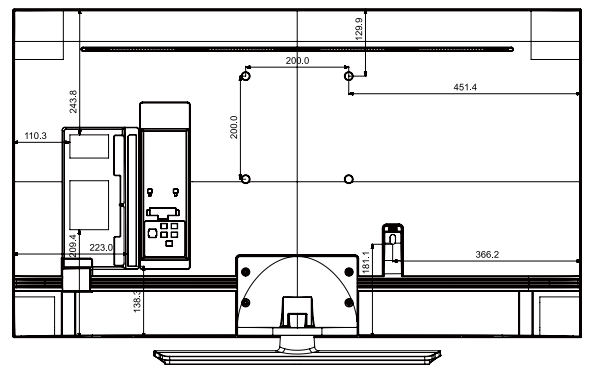

HG49EJ690UB

Connectors

1. USB(5V 0.5A)	12. RJP
2. USB (HDD 5V 1A)	13. VARIABLE AUDIO OUT
3. DIGITAL AUDIO OUT(OPTICAL)	14. VOL-CTRL
4. HDMI IN 3(ARC)	
5. HDMI IN 2	
6. HDMI IN 1	
7. LAN	
8. AV IN	
9. COMPONENT IN	
10. ANT IN	
11. DATA