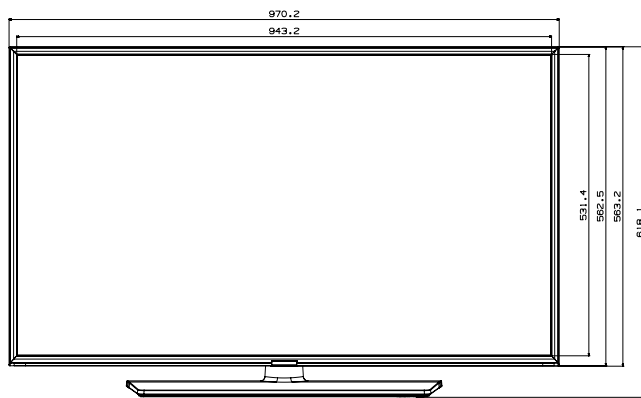

Specifications

HG43EJ690UB

Connectors

1. USB(5V 0.5A)	12. RJP
2. USB (HDD 5V 1A)	13. VARIABLE AUDIO OUT
3. DIGITAL AUDIO OUT(OPTICAL)	14. VOL-CTRL
4. HDMI IN 3(ARC)	
5. HDMI IN 2	
6. HDMI IN 1	
7. LAN	
8. AV IN	
9. COMPONENT IN	
10. ANT IN	
11. DATA