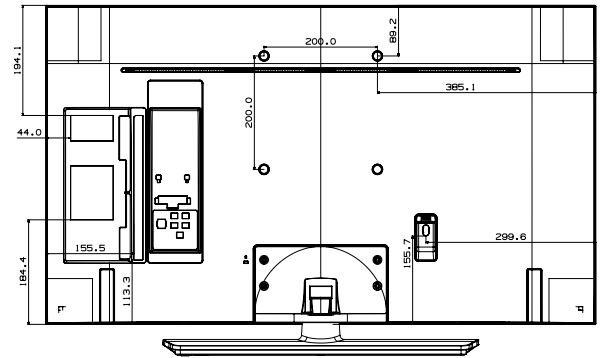

Specifications

HG43EJ690UB

Connectors

1. USB(5V 0.5A)	12. RJP
2. USB (HDD 5V 1A)	13. VARIABLE AUDIO OUT
3. DIGITAL AUDIO OUT(OPTICAL)	14. VOL-CTRL
4. HDMI IN 3(ARC)	
5. HDMI IN 2	
6. HDMI IN 1	
7. LAN	
8. AV IN	
9. COMPONENT IN	
10. ANT IN	
11. DATA