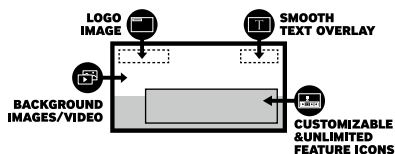

A Tailored Home Menu

Each Samsung hospitality display includes an intuitive, customizable home menu that streamlines content exchange between hotels and guests. Content managers can easily incorporate images, logos and feature icons specific to guest needs, and which reinforce special offers and hotel branding