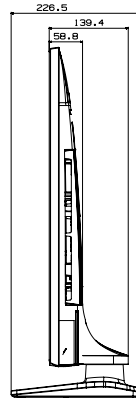

Specifications

HG43EJ690UB

Connectors

1. USB(5V 0.5A)	12. RJP
2. USB (HDD 5V 1A)	13. VARIABLE AUDIO OUT
3. DIGITAL AUDIO OUT(OPTICAL)	14. VOL-CTRL
4. HDMI IN 3(ARC)	
5. HDMI IN 2	
6. HDMI IN 1	
7. LAN	
8. AV IN	
9. COMPONENT IN	
10. ANT IN	
11. DATA