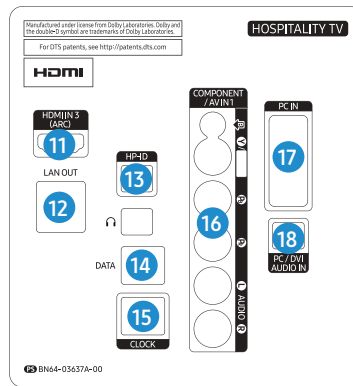

Basic Feature		Hospitality Solution			Convenience Feature		Security		Clock Option	
Screen Size	Resolution	Home Menu	LYNK™ REACH 4.0	LYNK™ HMS	Multi-code remote control	Improve Plug and Play	LYNK™ DRM	Security Mode	External Clock Compatibility	Software Clock
24", 28", 32", 40", 49", 55"	24"&28" : 1,366X768 Others: 1,920x1,080	•	•	•	•	•	•	•	•	•

1. VARIABLE AUDIO OUT
2. VOL-CTRL
3. USB (5V 0.5A)
4. USB (HDD1.0A) /CLONING
5. HDMI IN2
6. HDMI IN1 (DVI)
7. LAN
8. RJP
9. DIGITAL AUDIO OUT(OPTICAL)
10. ANT IN (SATELLITE,AIR/CABLE)
11. HDMI IN3 (ARC)
12. LAN OUT
13. HP-ID
14. DATA
15. CLOCK
16. COMPONENT / AV IN1
17. PC IN
18. PC/DVI AUDIO IN

		24EE690 HG24EE690AB	28EE690 HG28EE690AB	32EE690 HG32EE690DB
Design	Front Color	Black	Black	Dark Titan
	Stand Type	Square	Square	Square
	Swivel (Left/Right)	N/A	N/A	90/90
Dimension	Set Size without Stand - Wall Mount Side (WxHxD)(mm)	561.8x349.1x49.1	643.4 x 396.5 x 49.1	730.4 x 433.8 x 40.3
	Set Size without Stand - Speaker Side (WxHxD)(mm)	561.8x349.1x66.6	643.4 x 396.5 x 62.9	730.4 x 433.8 x 54.6
	Set Size with Stand (WxHxD)(mm)	561.8x383.5x163.7	643.4 x 435.0 x 163.4	730.4 x 482.8 x 192.6
	Package Size (WxHxD)(mm)	743 x 407 x 114	815 x 463 x 108	913 x 534 x 113
Weight	Set Weight without Stand (kg)	4	3.8	5.5
	Set Weight with Stand (kg)	4.2	4.2	7.1
	Package Weight (kg)	5.4	5.4	8.8
Accessory	Remote Controller Model	TM1240A	TM1240A	TM1240A
	Batteries (for Remote Control)	Yes	Yes	Yes
	Samsung Smart Control (Included)	N/A	N/A	N/A
	Ultra Slim Wall Mount Support	N/A	N/A	N/A
	Mini Wall Mount Support	N/A	N/A	N/A
	VESA Wall Mount Support	Yes	Yes	Yes
	Power Cable	Yes	Yes	Yes
	Quick Install Guide	Yes	Yes	Yes
	Data Cable	Yes	Yes	Yes
	Stand Mount Kit	N/A	N/A	Yes
	Security Screws	N/A	N/A	N/A
Angle Adaptor (for Side RF tuner)	N/A	Yes	N/A	