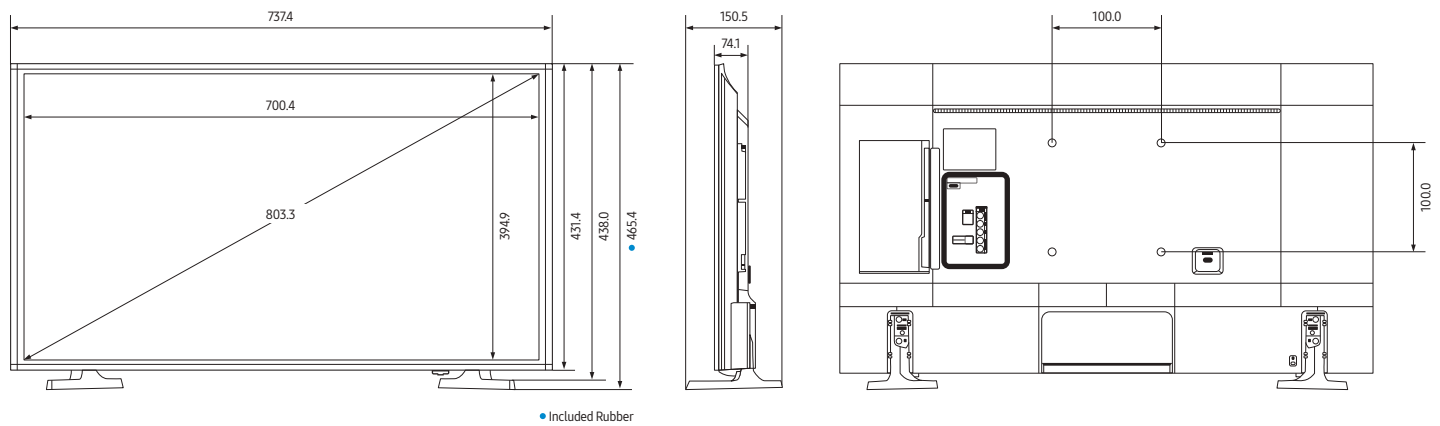

Technical drawings