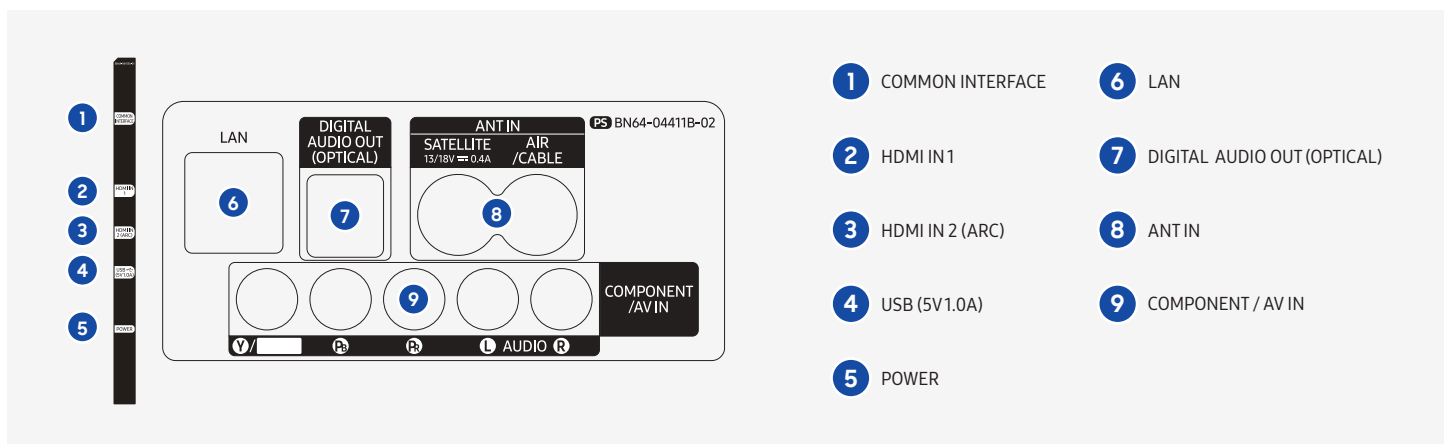

Connectors

About Samsung Electronics Co., Ltd.

Samsung Electronics Co., Ltd. inspires the world and shapes the future with transformative ideas and technologies. The company is redefining the worlds of TVs, smartphones, wearable devices, tablets, cameras, digital appliances, medical equipment, network systems, and semiconductor and LED solutions. For the latest news, please visit the Samsung Newsroom at news.samsung.com.

Hospitality Display

For more information about Samsung Hospitality Displays, visit www.samsung.com/business or www.samsung.com/displaysolutions

Copyright © 2020 Samsung Electronics Co. Ltd. All rights reserved. Samsung is a registered trademark of Samsung Electronics Co. Ltd. Specifications and designs are subject to change without notice. Non-metric weights and measurements are approximate. All data were deemed correct at time of creation. Samsung is not liable for errors or omissions. All brand, product, service names and logos are trademarks and/or registered trademarks of their respective owners and are hereby recognized and acknowledged.

Samsung Electronics Co., Ltd.
416, Maetan 3-dong, Yeongtong-gu, Suwon-si, Gyeonggi-do 443-772, Korea